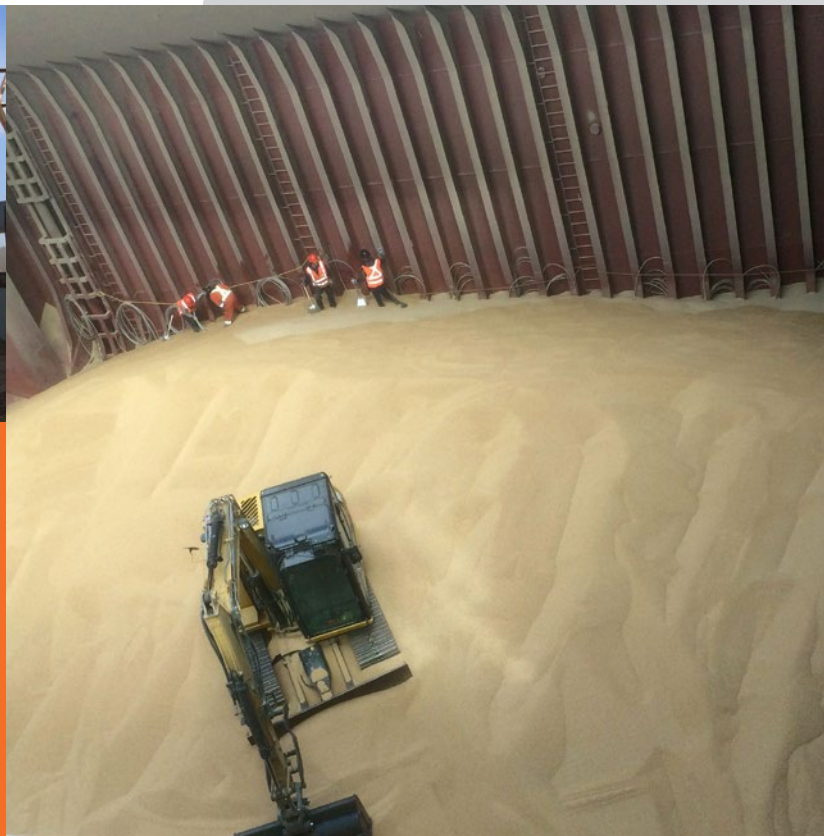

Port-Cartier QUÉBEC

LOGISTEC

We provide labour and support services to move over one million tonnes annually of corn, wheat, and other grain at this facility located on the north shore of the Gulf of St. Lawrence. We work closely with our partners to ensure that operations run smoothly at all times.