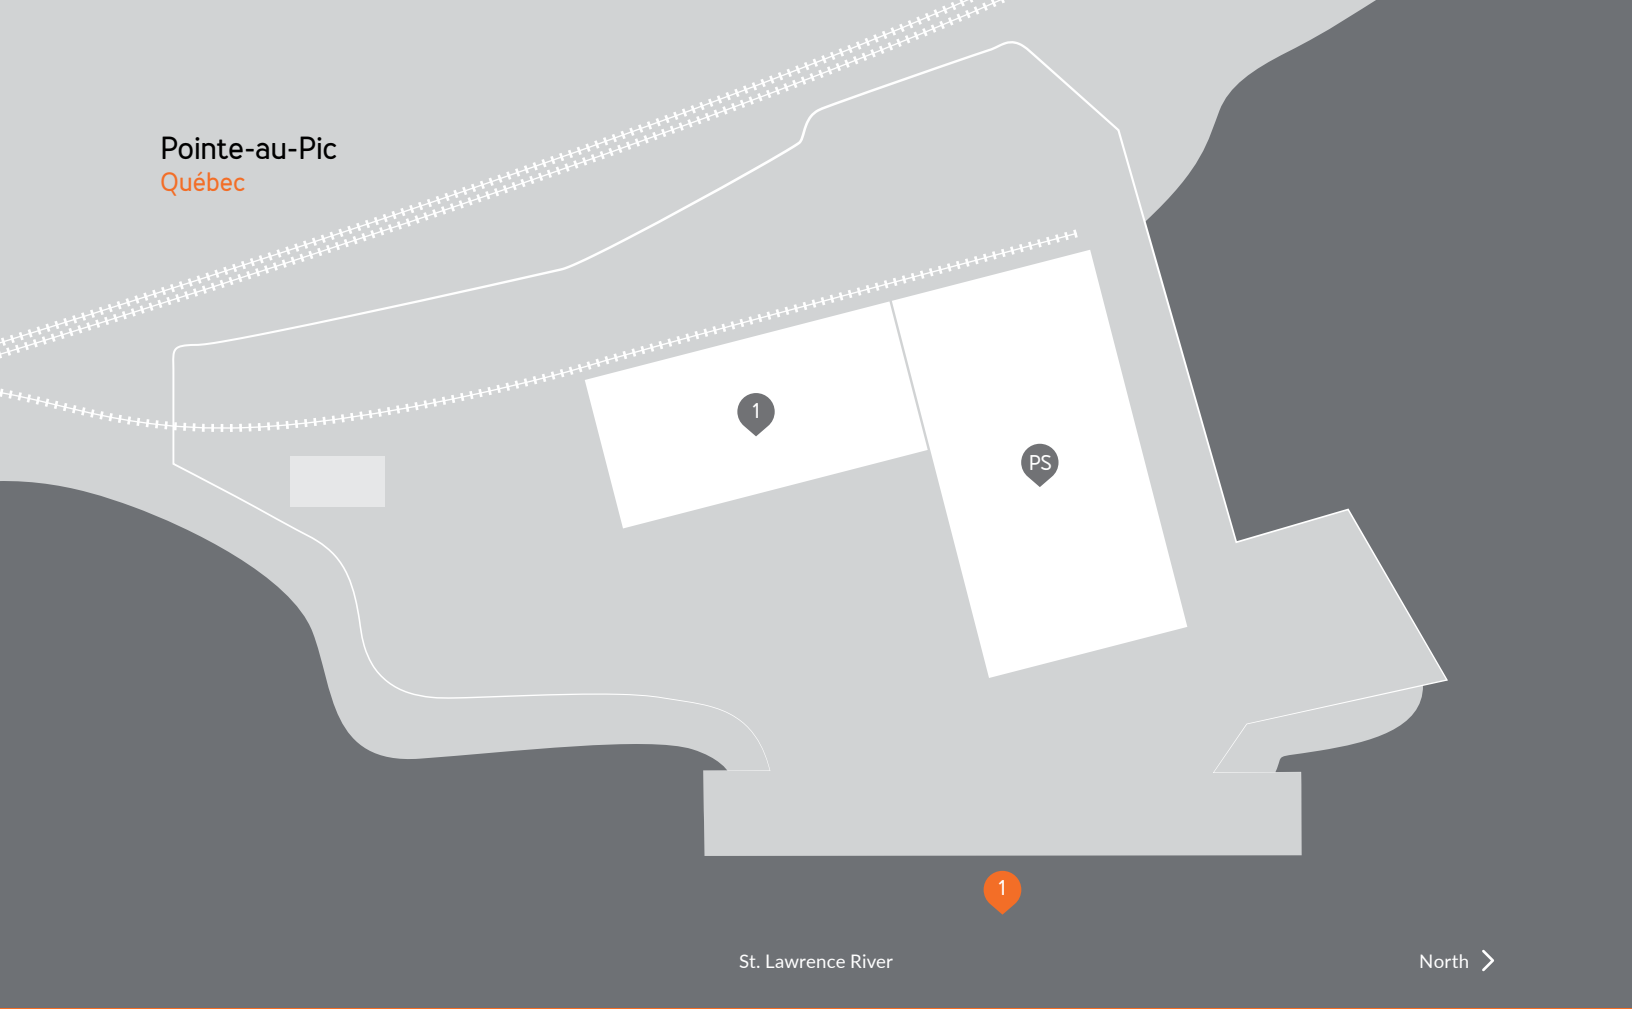

Pointe-au-Pic
Québec

Pier

Berthage

Storage

	LENGTH	DEPTH	INDOOR	OUTDOOR
1	120 m 393.7 ft	7.6 m 24.9 ft	1,935 m ² 20,828 ft ²	12,000 m ² 129,167 ft ²
Partner's Shed			3,240 m ² 34,875 ft ²	

Please note that depth and draft specifications are approximate, without guarantee and subject to change.