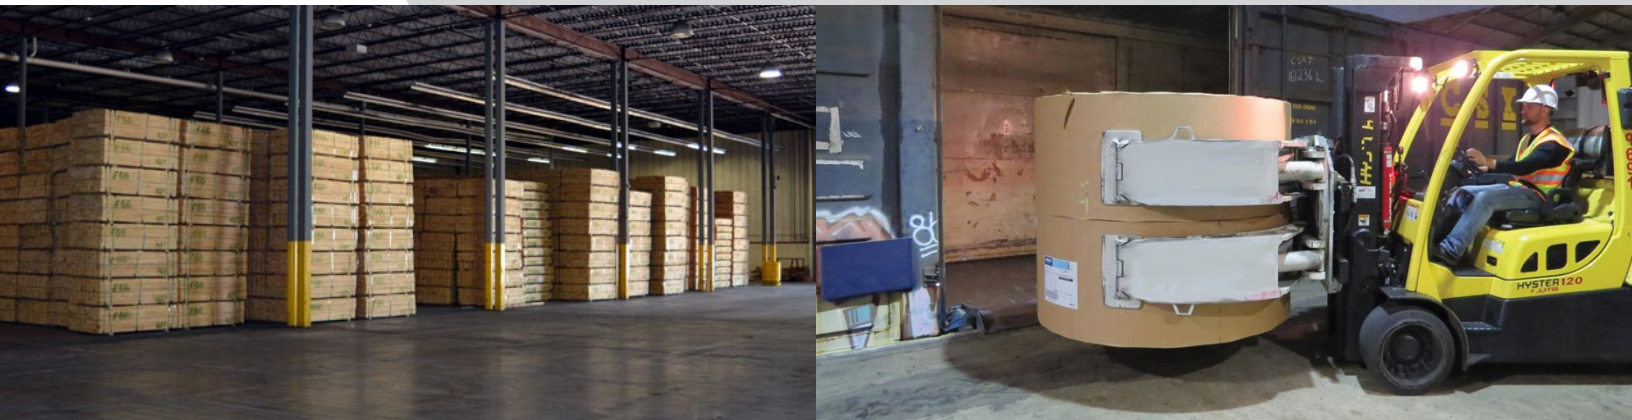

# Portsmouth VIRGINIA

CrossGlobe is a premier logistics service provider at the Port of Virginia. We offer drayage and local intermodal transportation to and from all of its marine terminal facilities, rail yards, and customs exam stations.

We are a U.S. Customs bonded carrier, conveniently located across from Portsmouth Marine Terminal. Our specialized equipment allows us to handle overweight containers and provides flexibility in meeting your payload needs. We also have a fleet of 20-foot triaxle chassis to haul heavy cargo.

## SERVICES

Port logistics  
Drayage  
Trucking  
3PL  
Indoor/outdoor transloading  
Crossdocking  
Warehousing  
Container stuffing/destuffing

## TYPES OF CARGO

General cargo  
Pulp and paper  
Lumber